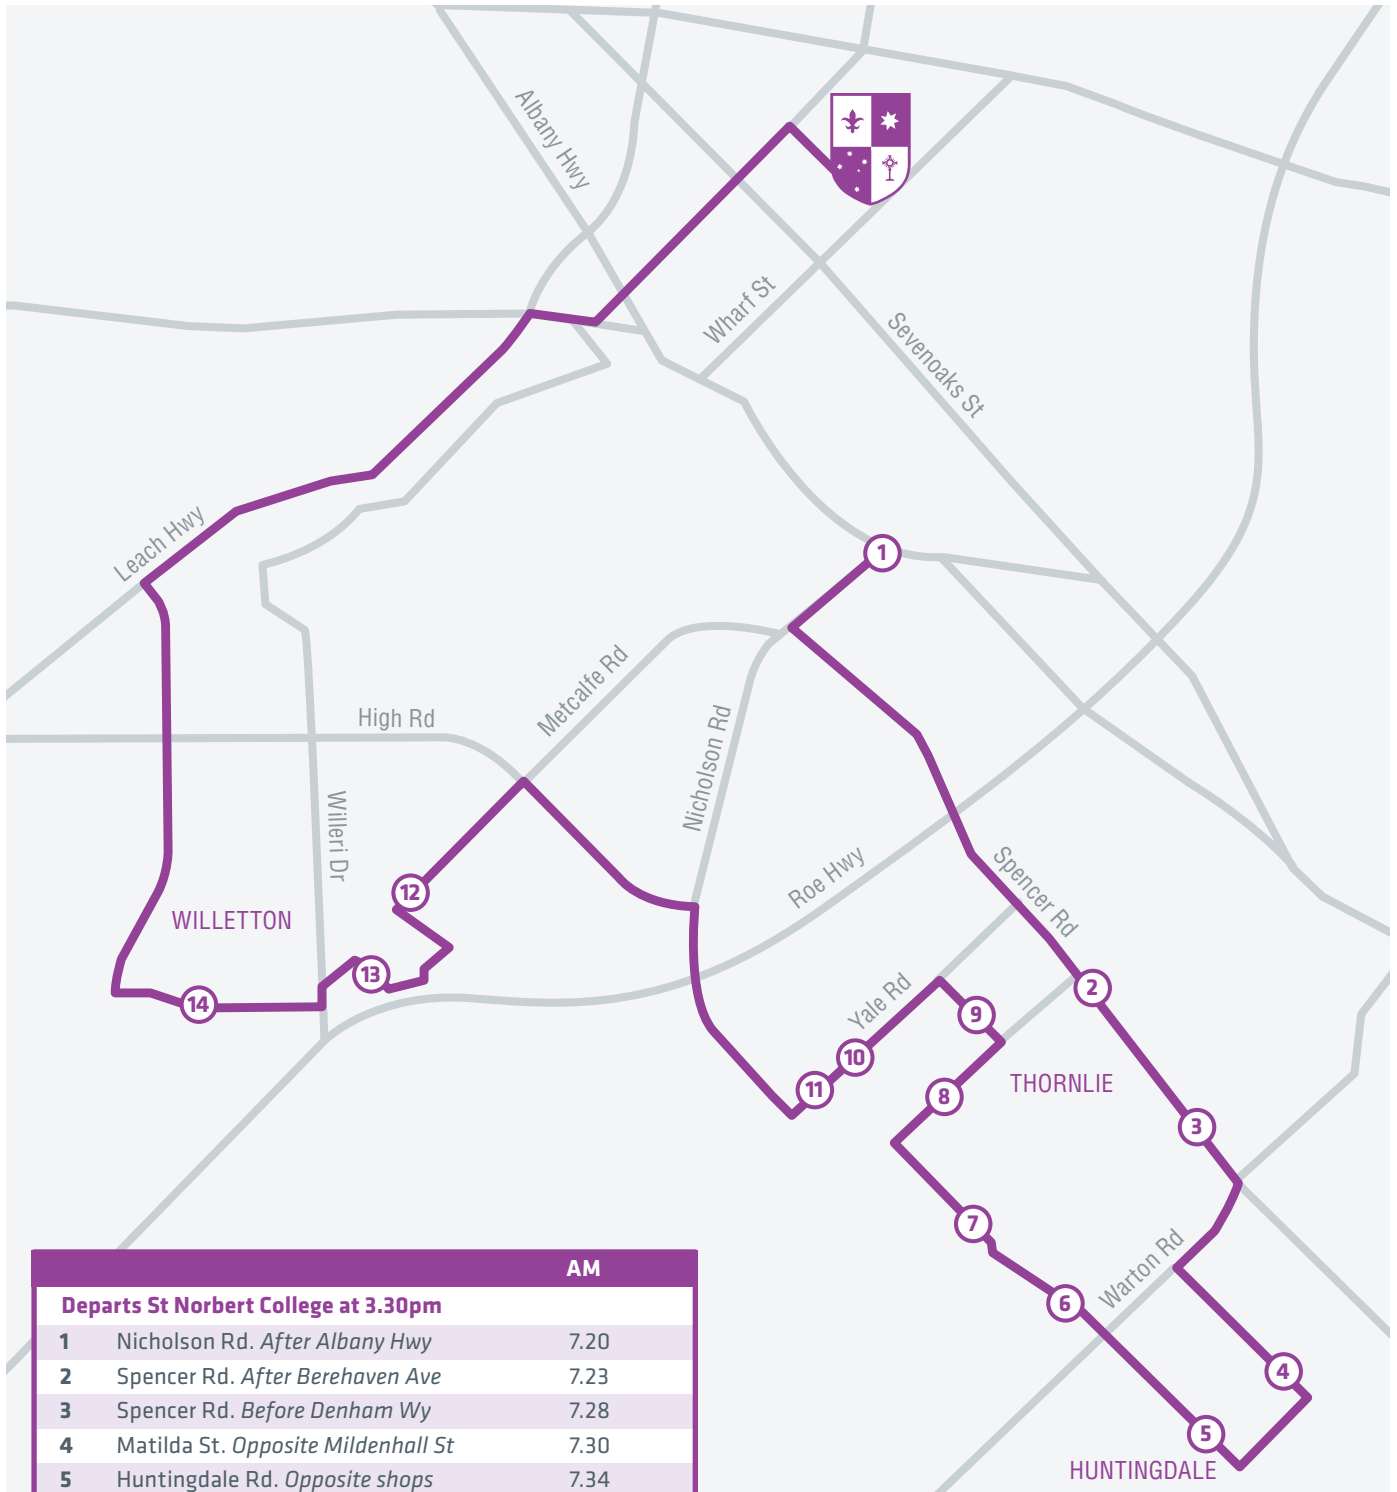

St Norbert
College

PARKWOOD/WILLETTON BUS SERVICE

| | | AM |
|---|---------------------------------------|-------------|
| Departs St Norbert College at 3.30pm | | |
| 1 | Nicholson Rd. After Albany Hwy | 7.20 |
| 2 | Spencer Rd. After Berehaven Ave | 7.23 |
| 3 | Spencer Rd. Before Denham Wy | 7.28 |
| 4 | Matilda St. Opposite Mildenhall St | 7.30 |
| 5 | Huntingdale Rd. Opposite shops | 7.34 |
| 6 | Forest Lakes Dr. After Lakeside Drive | 7.38 |
| 7 | Murdoch Rd. Outside Lakers Tavern | 7.39 |
| 8 | Berehaven Ave. After Sanderling Dr | 7.42 |
| 9 | Storey Rd. Before Yale Rd | 7.43 |
| 10 | Yale Rd. After Joonleen Way | 7.45 |
| 11 | Yale Rd. After Wilby Place | 7.46 |
| 12 | Metcalfe Rd. Outside # 465 | 7.56 |
| 13 | Vellgrove Ave. Before Plevna Ct | 7.59 |
| 14 | Collins Rd. Opposite Collins Park | 8.01 |
| Arrives St Norbert College | | 8.20 |

COST
A book of tickets costs \$30 and contains 20 tickets (one ticket = one ride). Students travelling to and from school in one day will require two bus tickets. Tickets are available at Student Services.

BUS STOPS
The bus driver will only stop at the bus stops detailed on the route maps.

TIMES
The bus route times indicated are approximate times that the bus will be at a particular stop on the route.