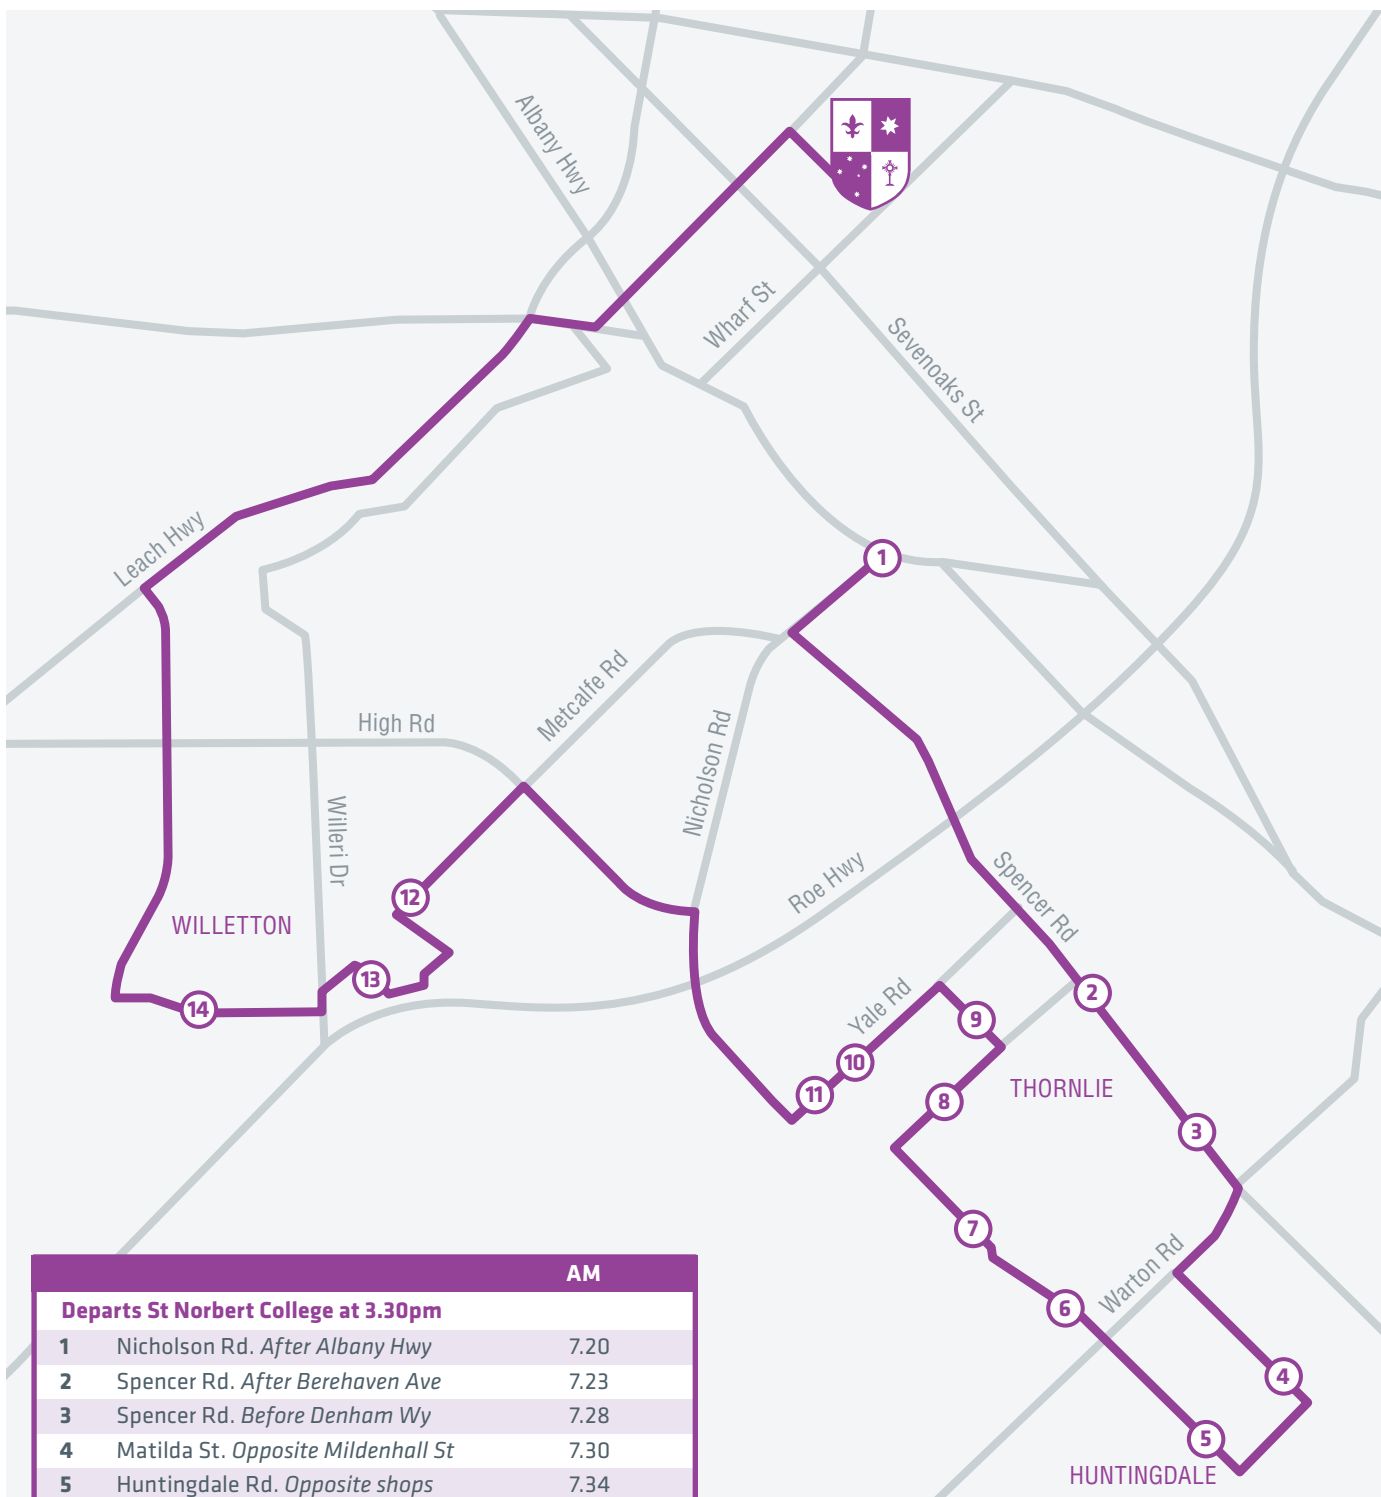

St Norbert
College

PARKWOOD BUS SERVICE

		AM
Departs St Norbert College at 3.30pm		
1	Nicholson Rd. After Albany Hwy	7.20
2	Spencer Rd. After Berehaven Ave	7.23
3	Spencer Rd. Before Denham Wy	7.28
4	Matilda St. Opposite Mildenhall St	7.30
5	Huntingdale Rd. Opposite shops	7.34
6	Forest Lakes Dr. After Lakeside Drive	7.38
7	Murdoch Rd. Outside Lakers Tavern	7.39
8	Berehaven Ave. After Sanderling Dr	7.42
9	Storey Rd. Before Yale Rd	7.43
10	Yale Rd. After Joonleen Way	7.45
11	Yale Rd. After Wilby Place	7.46
12	Metcalfe Rd. Outside # 465	7.56
13	Vellgrove Ave. Before Plevna Ct	7.59
14	Collins Rd. Opposite Collins Park	8.01
Arrives St Norbert College		8.20

COST

A book of tickets costs \$25 and contains 20 tickets (one ticket = one ride). Students travelling to and from school in one day will require two bus tickets. Tickets are available at Student Services.

BUS STOPS

The bus driver will only stop at the bus stops detailed on the route maps.

TIMES

The bus route times indicated are approximate times that the bus will be at a particular stop on the route.