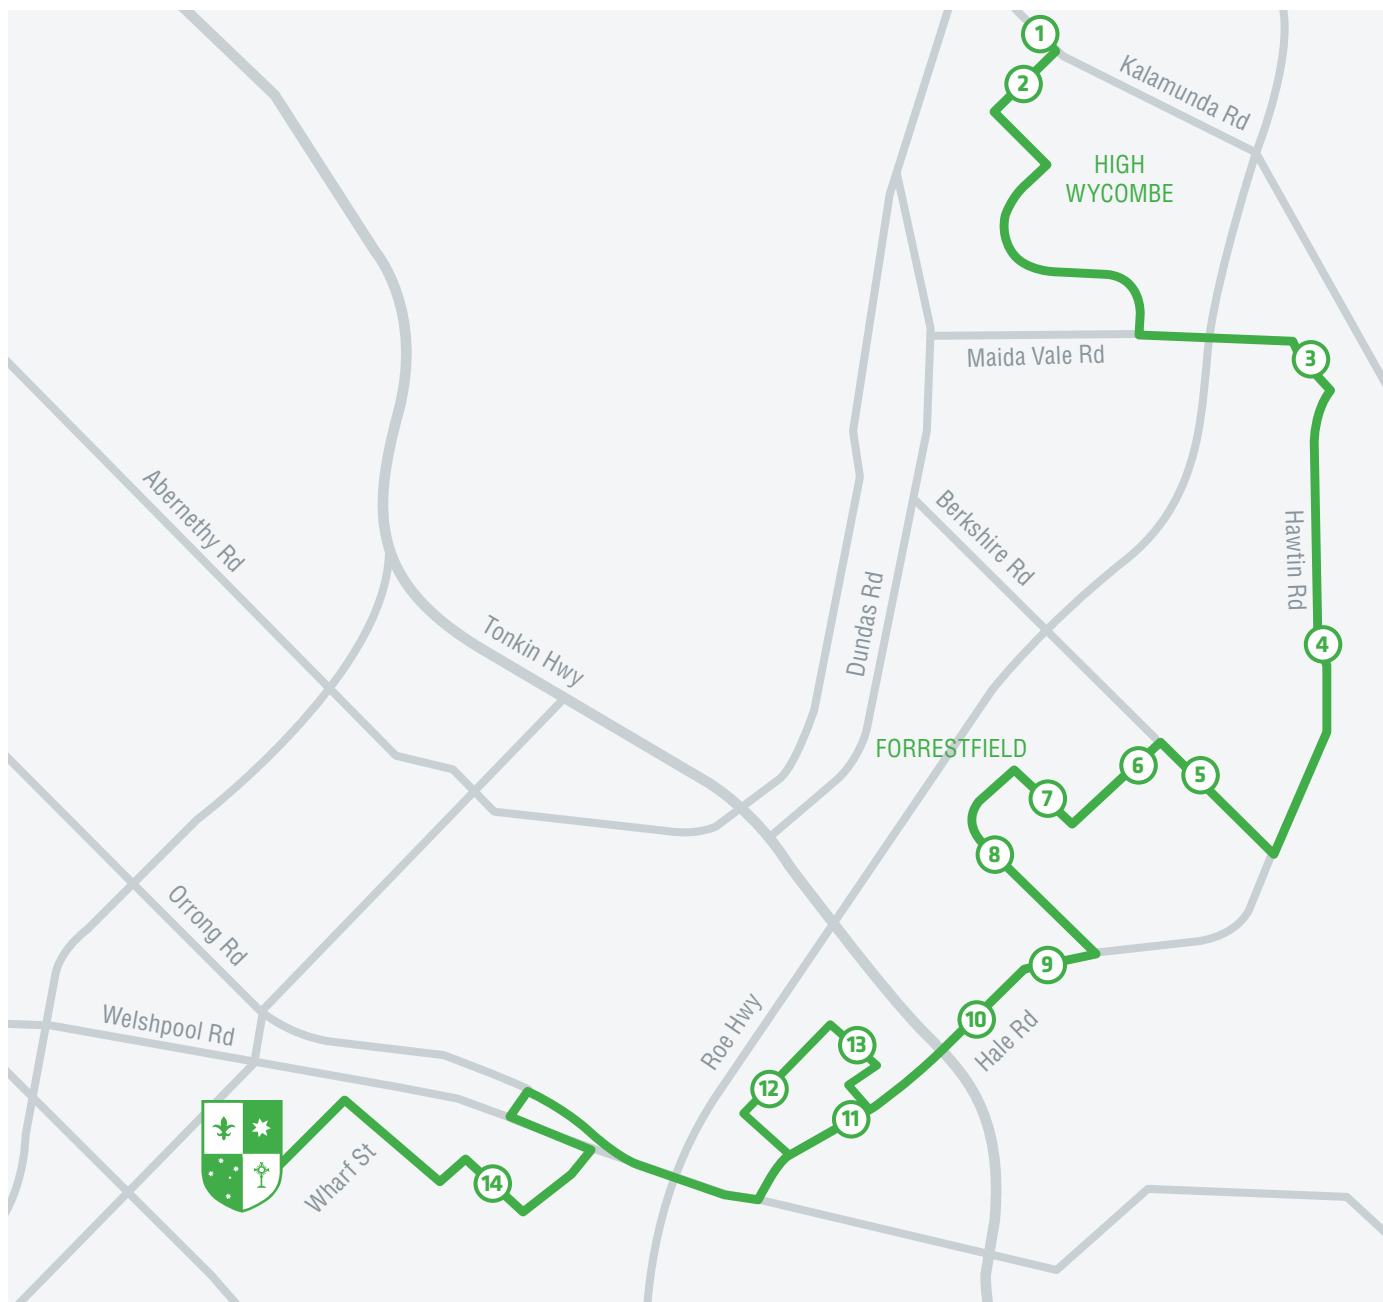

# HIGH WYCOMBE / FORRESTFIELD BUS SERVICE

		AM	AM
<b>Departs St Norbert College at 3.30pm</b>			
<b>1</b>	Stop 14047, Kalamaunda Rd.	7:42	<b>8</b> Stop 14072, Dawson Ave.
<b>2</b>	Stop 14152, Wittenoom Rd.	7:44	<b>9</b> Stop 13864, Hale Rd.
<b>3</b>	Stop 26799, Maida Vale Rd.	7:50	<b>10</b> Stop 13866, Hale Rd.
<b>4</b>	Stop 14112, Hawtin Rd.	7:53	<b>11</b> St John Rd. <i>Before Hawthorn St.</i>
<b>5</b>	Stop 26867, Berkshire Rd.	7:56	<b>12</b> Kelang Rd. <i>Near Playground Park</i>
<b>6</b>	Stop 14086, Bougainvillea Ave.	7:57	<b>13</b> Stop 13871, Hale Rd.
<b>7</b>	Stop 14089, Bougainvillea Ave.	7:59	<b>14</b> Stop 13606, Elizabeth St.
			<b>Arrives St Norbert College</b>
			<b>8.25</b>

### COST

A book of tickets costs \$30 and contains 20 tickets (one ticket = one ride). Students travelling to and from school in one day will require two bus tickets. Tickets are available at Student Services.

### BUS STOPS

The bus driver will only stop at the bus stops detailed on the route maps.

### TIMES

The bus route times indicated are approximate times that the bus will be at a particular stop on the route.