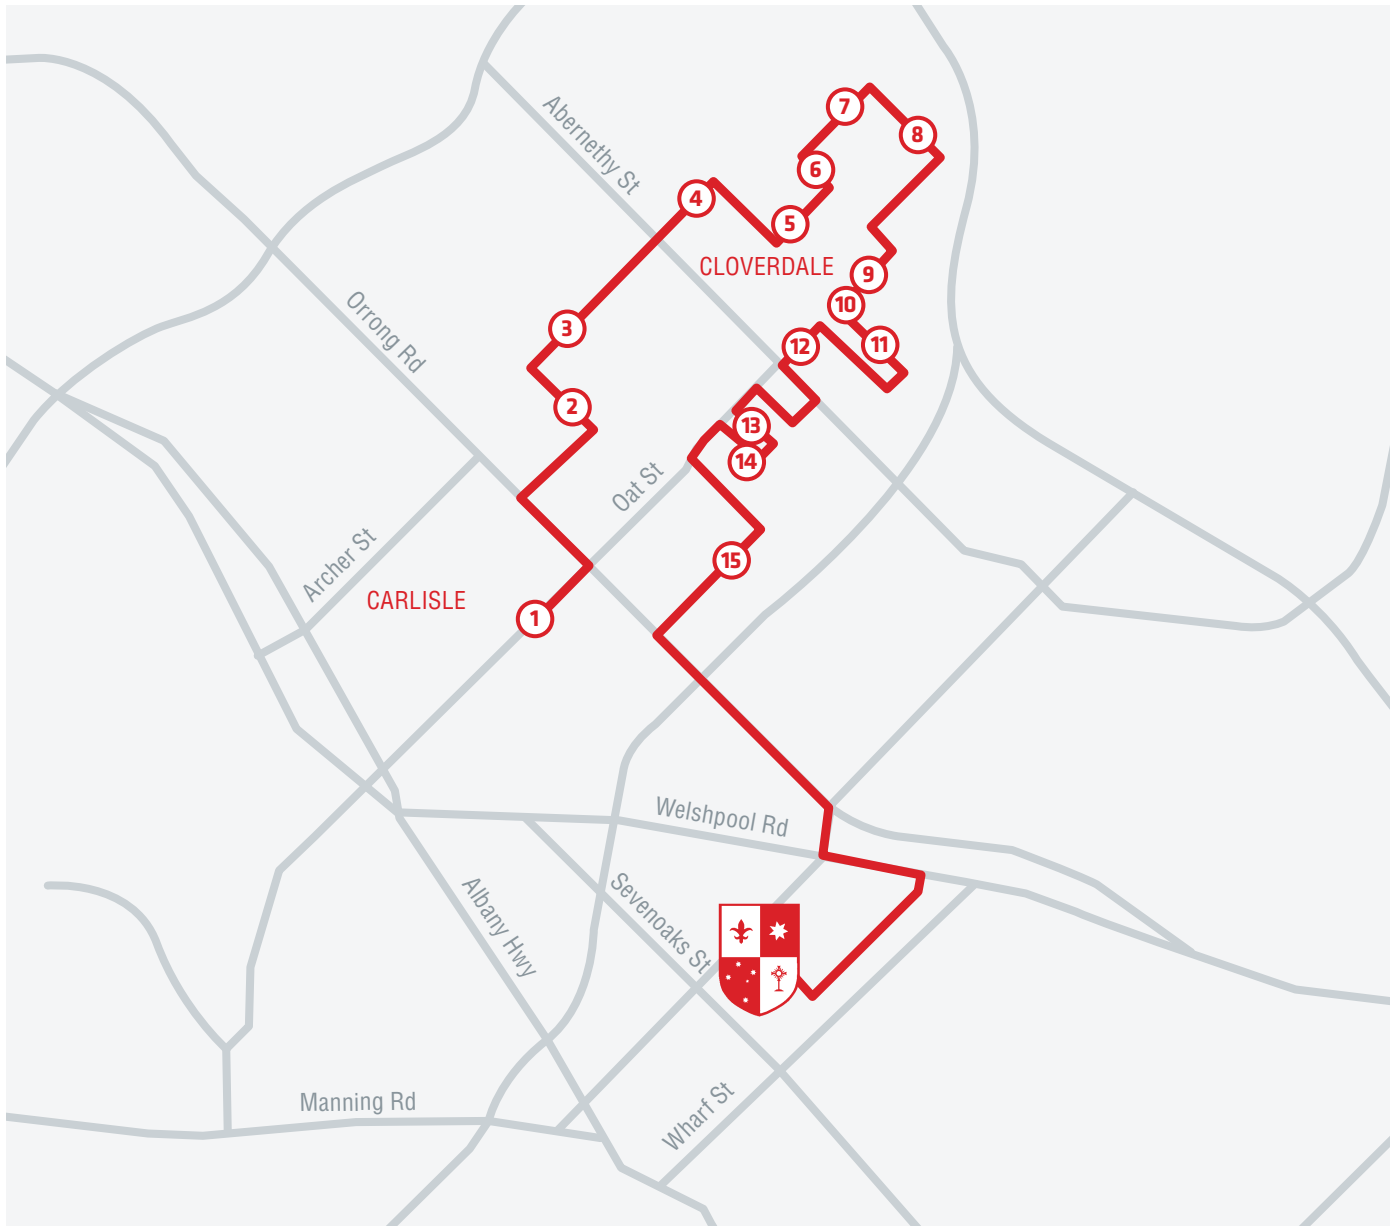

St Norbert
College

CLOVERDALE BUS SERVICE

	AM		AM
Departs St Norbert College at 3.30pm		9	Stop 14278. Gabriel St. 7.57
1	Stop 14393. Star St. 7.35	10	Stop 14279. Gabriel St. 7.58
2	Peet Park, Armadale Rd. 7.44	11	Stop 14249. Belgravia St. 8.00
3	Stop 14393. Alexander Rd, Kewdale 7.46	12	Cnr. Trink St. and Fisher St. 8.03
4	Stop 14318. Alexander Rd, Belmont 7.49	13	47 Gild St. 8.09
5	Stop 11307. Wright St. 7.51	14	Stop 14253. Belmont Ave. 8.10
6	Stop 11309. Hardey Rd, Cloverdale 7.52	15	Stop 14373. President St. 8.13
7	Sydenham St. <i>After Leak St</i> 7.54		
8	Stop 14297. Epsom Ave. 7.55	Arrives St Norbert College 8.20	

COST

A book of tickets costs \$30 and contains 20 tickets (one ticket = one ride). Students travelling to and from school in one day will require two bus tickets. Tickets are available at Student Services.

BUS STOPS

The bus driver will only stop at the bus stops detailed on the route maps.

TIMES

The bus route times indicated are approximate times that the bus will be at a particular stop on the route.