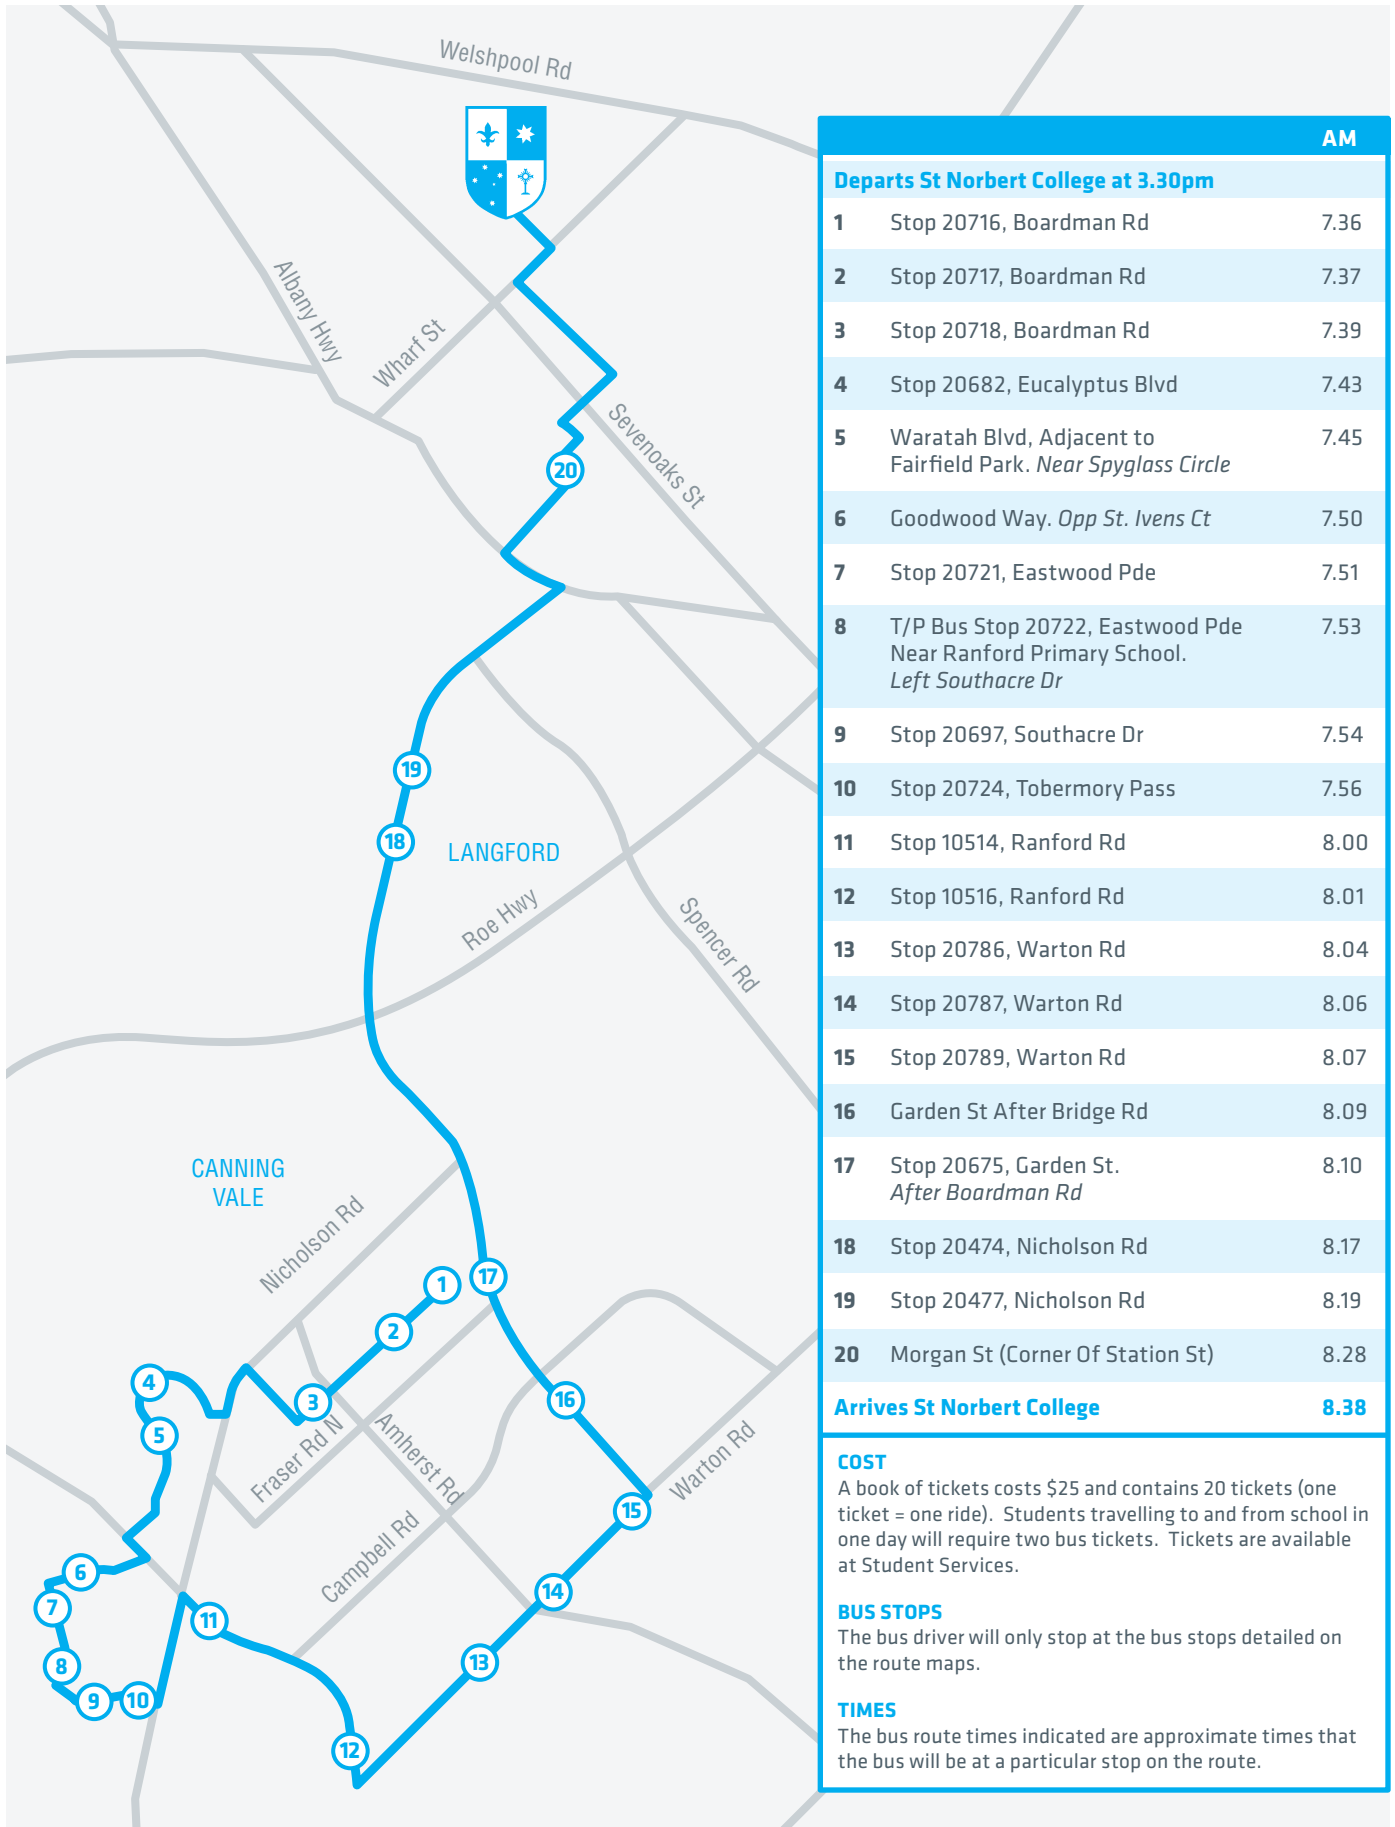

St Norbert
College

CANNING VALE BUS SERVICE

		AM
Departs St Norbert College at 3.30pm		
1	Stop 20716, Boardman Rd	7.36
2	Stop 20717, Boardman Rd	7.37
3	Stop 20718, Boardman Rd	7.39
4	Stop 20682, Eucalyptus Blvd	7.43
5	Waratah Blvd, Adjacent to Fairfield Park. <i>Near Spyglass Circle</i>	7.45
6	Goodwood Way. <i>Opp St. Ivens Ct</i>	7.50
7	Stop 20721, Eastwood Pde	7.51
8	T/P Bus Stop 20722, Eastwood Pde Near Ranford Primary School. <i>Left Southacre Dr</i>	7.53
9	Stop 20697, Southacre Dr	7.54
10	Stop 20724, Tobermory Pass	7.56
11	Stop 10514, Ranford Rd	8.00
12	Stop 10516, Ranford Rd	8.01
13	Stop 20786, Warton Rd	8.04
14	Stop 20787, Warton Rd	8.06
15	Stop 20789, Warton Rd	8.07
16	Garden St After Bridge Rd	8.09
17	Stop 20675, Garden St. <i>After Boardman Rd</i>	8.10
18	Stop 20474, Nicholson Rd	8.17
19	Stop 20477, Nicholson Rd	8.19
20	Morgan St (Corner Of Station St)	8.28
Arrives St Norbert College		8.38

COST

A book of tickets costs \$25 and contains 20 tickets (one ticket = one ride). Students travelling to and from school in one day will require two bus tickets. Tickets are available at Student Services.

BUS STOPS

The bus driver will only stop at the bus stops detailed on the route maps.

TIMES

The bus route times indicated are approximate times that the bus will be at a particular stop on the route.